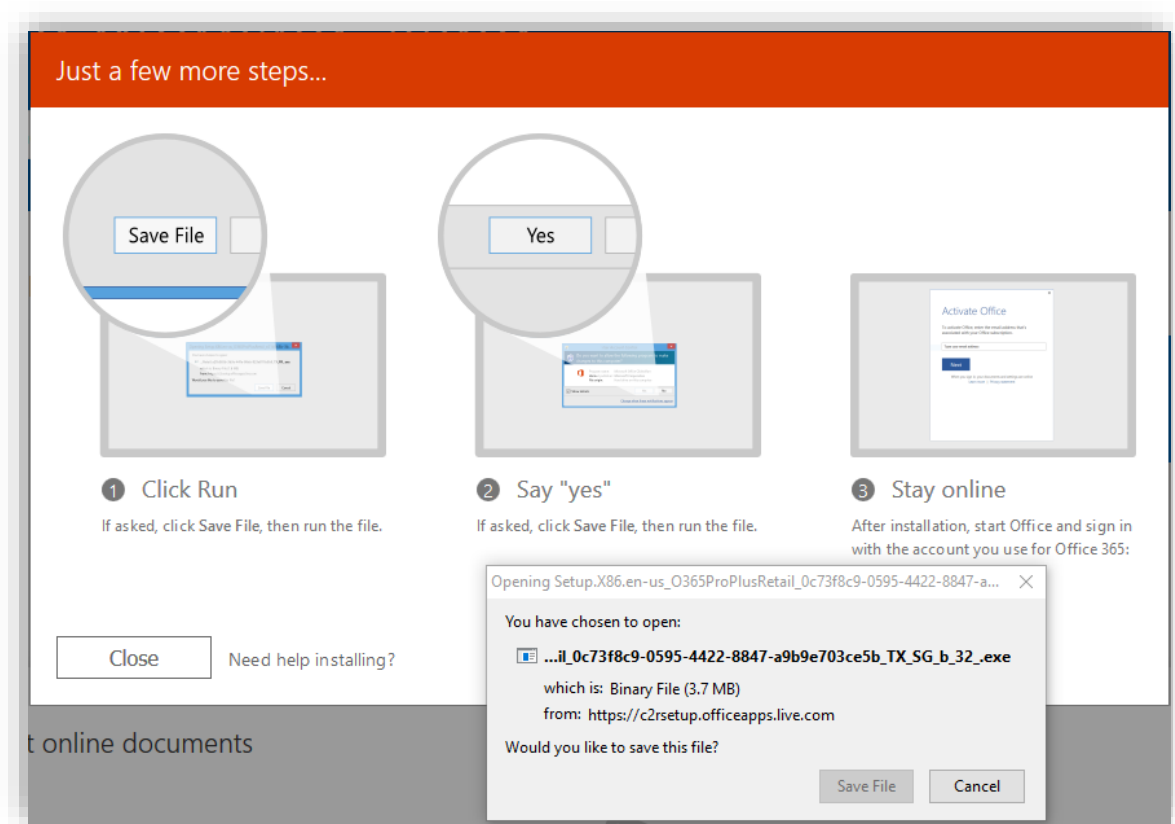

After the installation is finished, you'll be prompted to sign in with your school email account to activate the licence.