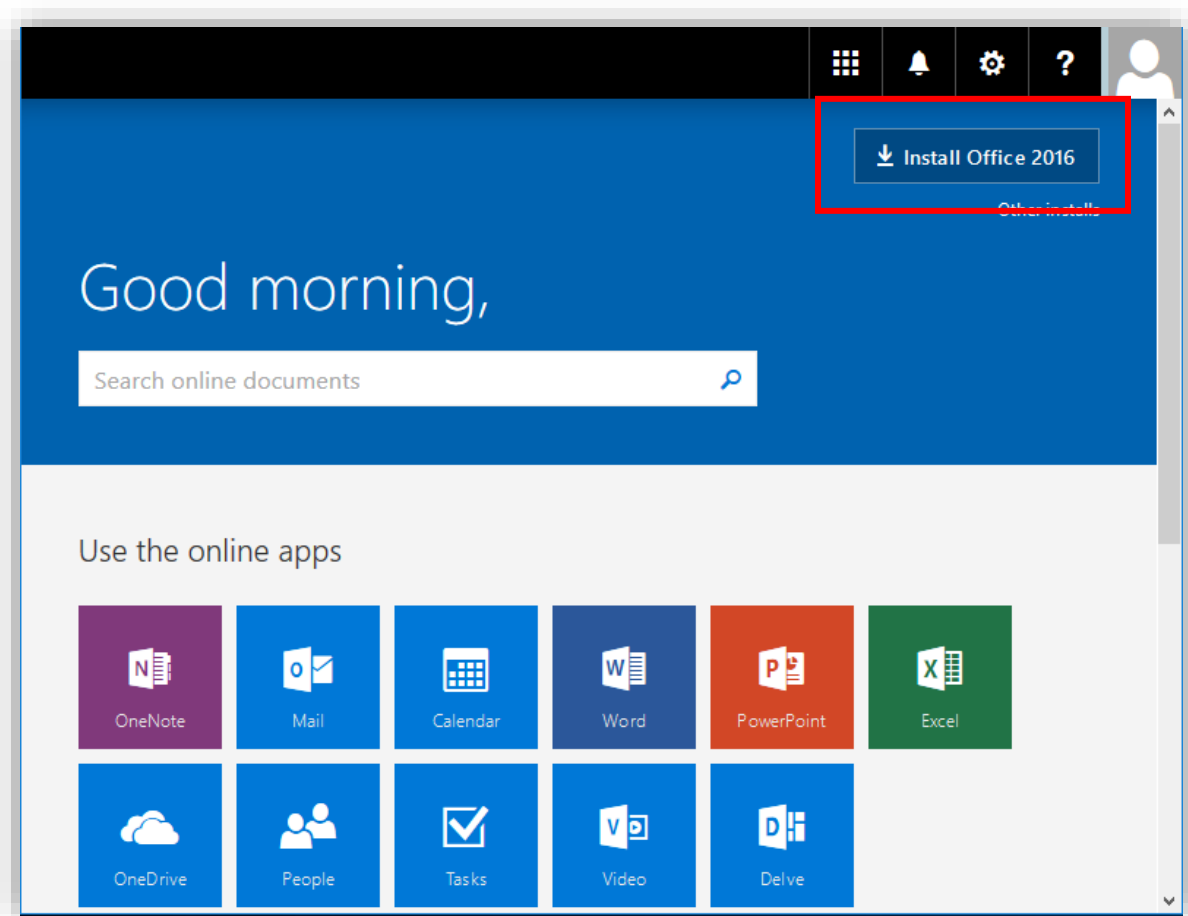

Install Office for free

The licence provided by Te Awamutu College enables students to install Office offline version on up to 5 personal devices including computers (Windows or Apple Macs) and mobile devices (Android, iOS or Windows Mobile).

For mobile devices, please get the apps from an official store such as Android Google Play, Apple App Store or Windows Store.

For computers, please download the software package from the portal by clicking the link 'Install Office 2016' at top right corner. Save and then run the package to install it.